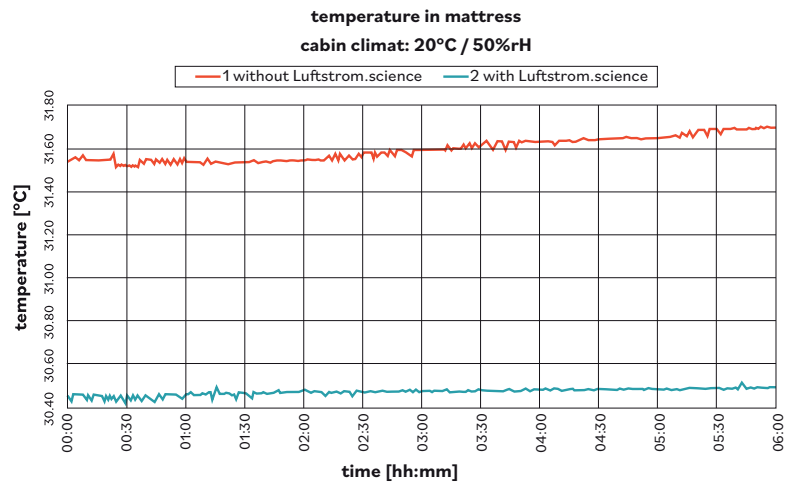

No matter the climate, your mattress warms up from the heat you release. That's why Luftstrom's heat-releasing strips work non-stop in all conditions, and creates the best mattress for hot sleepers, all year round.

Empa, Laboratory for biomimetic Membranes and Textiles		Page	6/7
Client Variowell Development GmbH Klarissengasse 4 48143 Munster Germany		test report no.	5214025730-E_K1

Fig. 3 showing the temperature course, mean value of the four measured locations, in the mattress